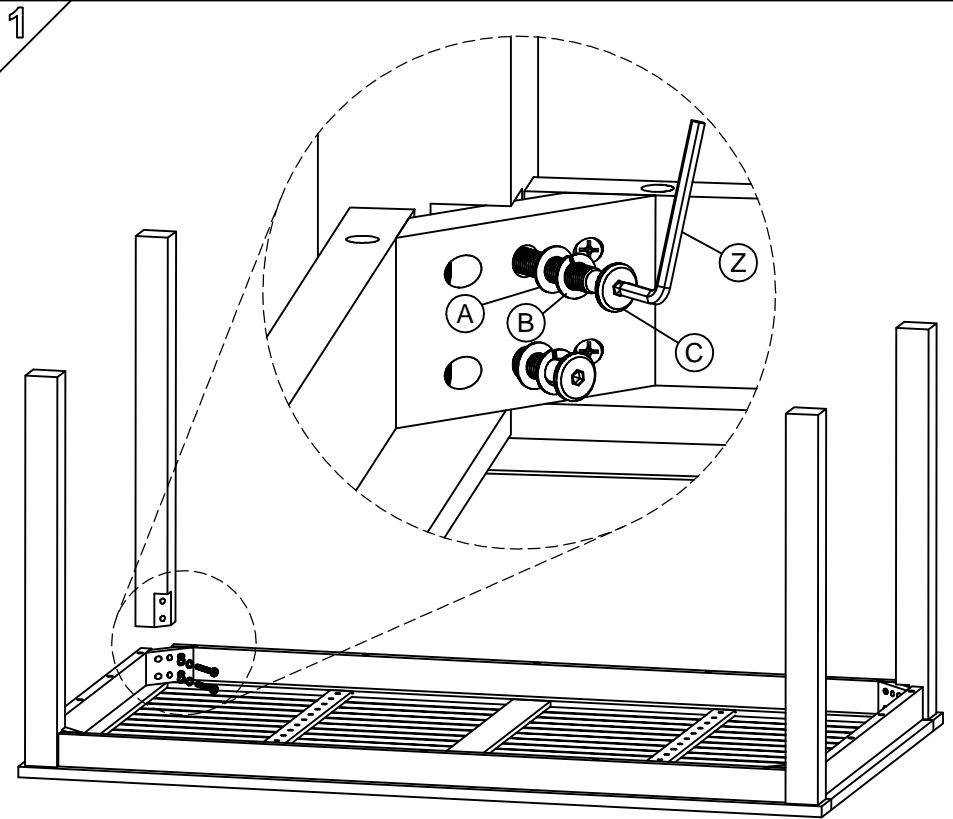

# ASSEMBLY INSTRUCTION

- Description: Solaris akácia kerti asztal 90x150cm

- Item #: IVN00448

01/01

## Hardware List

A   
Washer, 20x08x1, 08 Pcs

B   
Spring Washer, 08 Pcs

C   
F- Bolt M8x60, 08 Pcs

Z   
Allen key, 01 Pcs