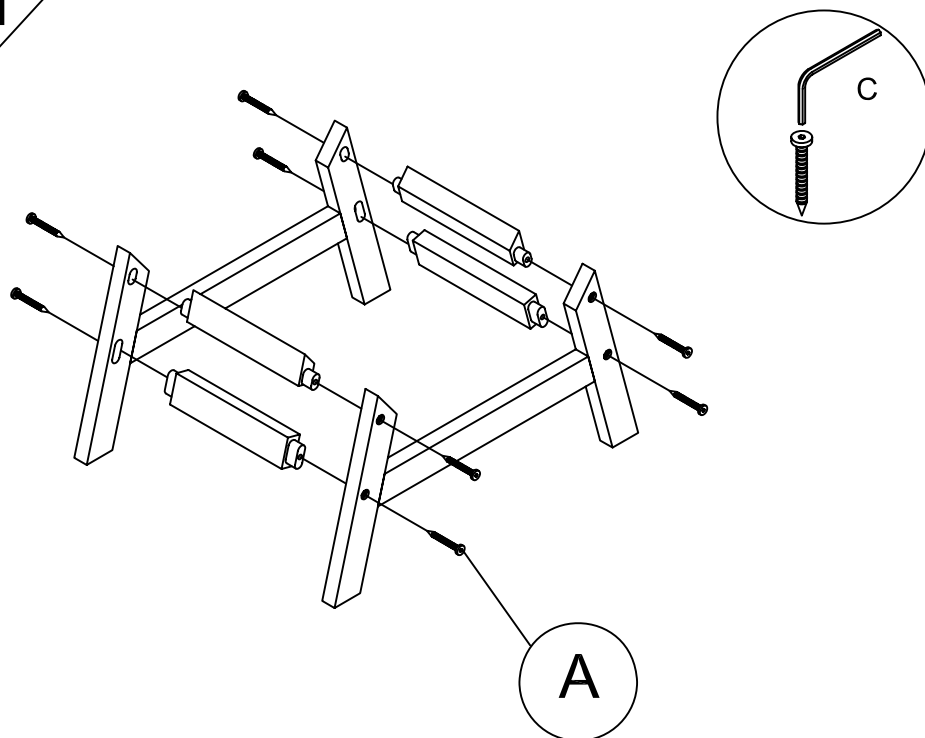

ASSEMBLY INSTRUCTION

- Description: Dylan akácia bortároló 49x30x89cm

- Item #: IVN00605

Hardware List

A 
6x50 = 8 Pcs

B 
4x30 = 2 Pcs

C 
Allen key = 1 Pc

1

Component List

2