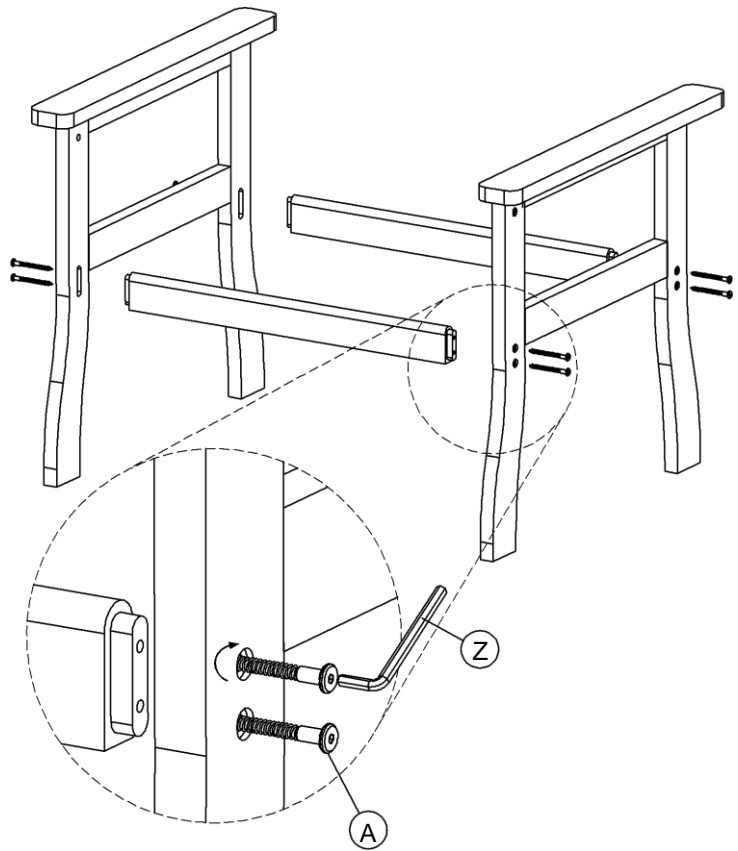

ASSEMBLY INSTRUCTION

- Description: Relax dönthető akácia Fotel

- Item #: IVNX5195

Page 01 of 02

Hardware List

- | | | |
|---|---|--------|
| A |  | 08 Pcs |
| B |  | 02 Pcs |
| C |  | 02 Pcs |
| D |  | 04 Pcs |
| E |  | 02 Pcs |
| F |  | 02 Pcs |
| Z |  | 02 Pcs |

1

Component List

2

3

4