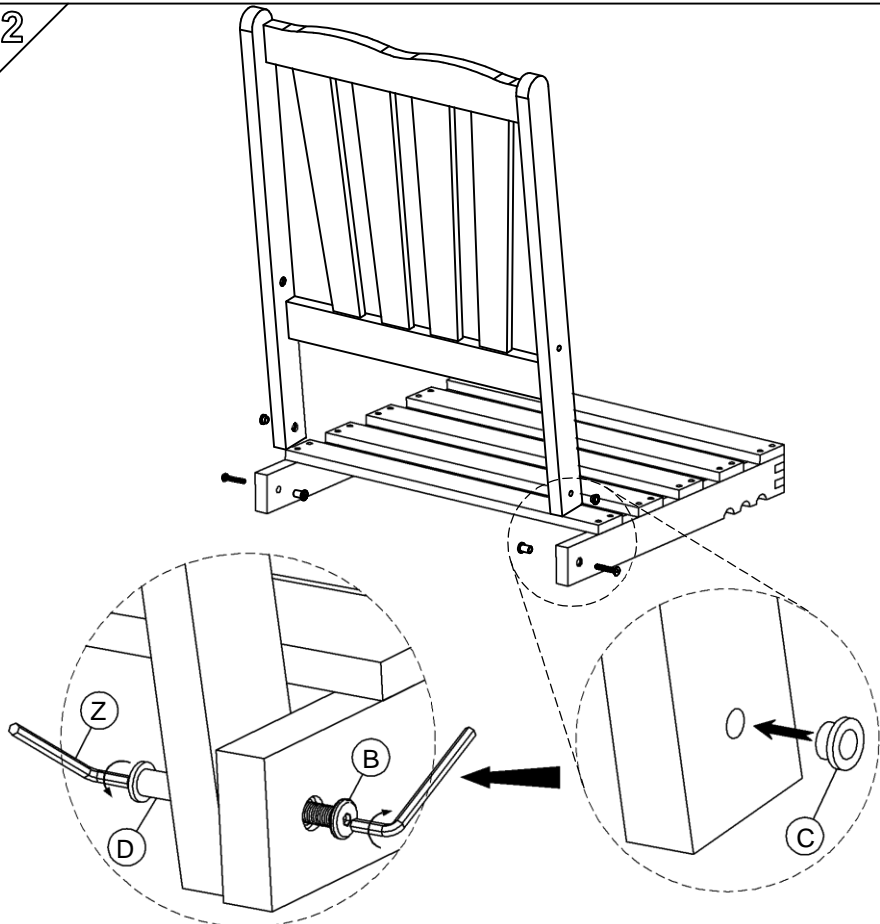

ASSEMBLY INSTRUCTION

- Description: Relax dönthető akácia Fotel

- Item #: IVNX5195

Page 01 of 02

Hardware List

- | | | |
|---|---|--------|
| A |  | 08 Pcs |
| B |  | 02 Pcs |
| C |  | 02 Pcs |
| D |  | 04 Pcs |
| E |  | 02 Pcs |
| F |  | 02 Pcs |
| Z |  | 02 Pcs |

1

Component List

2

3

4