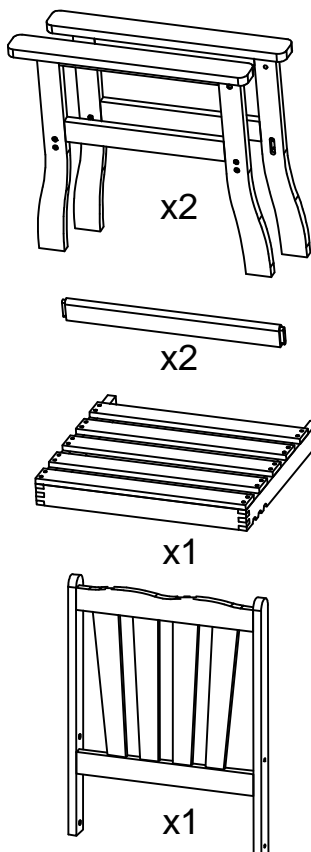

ASSEMBLY INSTRUCTION

- Description: Relax dönthető akácia Fotel

- Item #: IVNX5195

Page 01 of 02

Hardware List

- | | | |
|---|---|--------|
| A |  | 08 Pcs |
| B |  | 02 Pcs |
| C |  | 02 Pcs |
| D |  | 04 Pcs |
| E |  | 02 Pcs |
| F |  | 02 Pcs |
| Z |  | 02 Pcs |

1

Component List

2

3

4