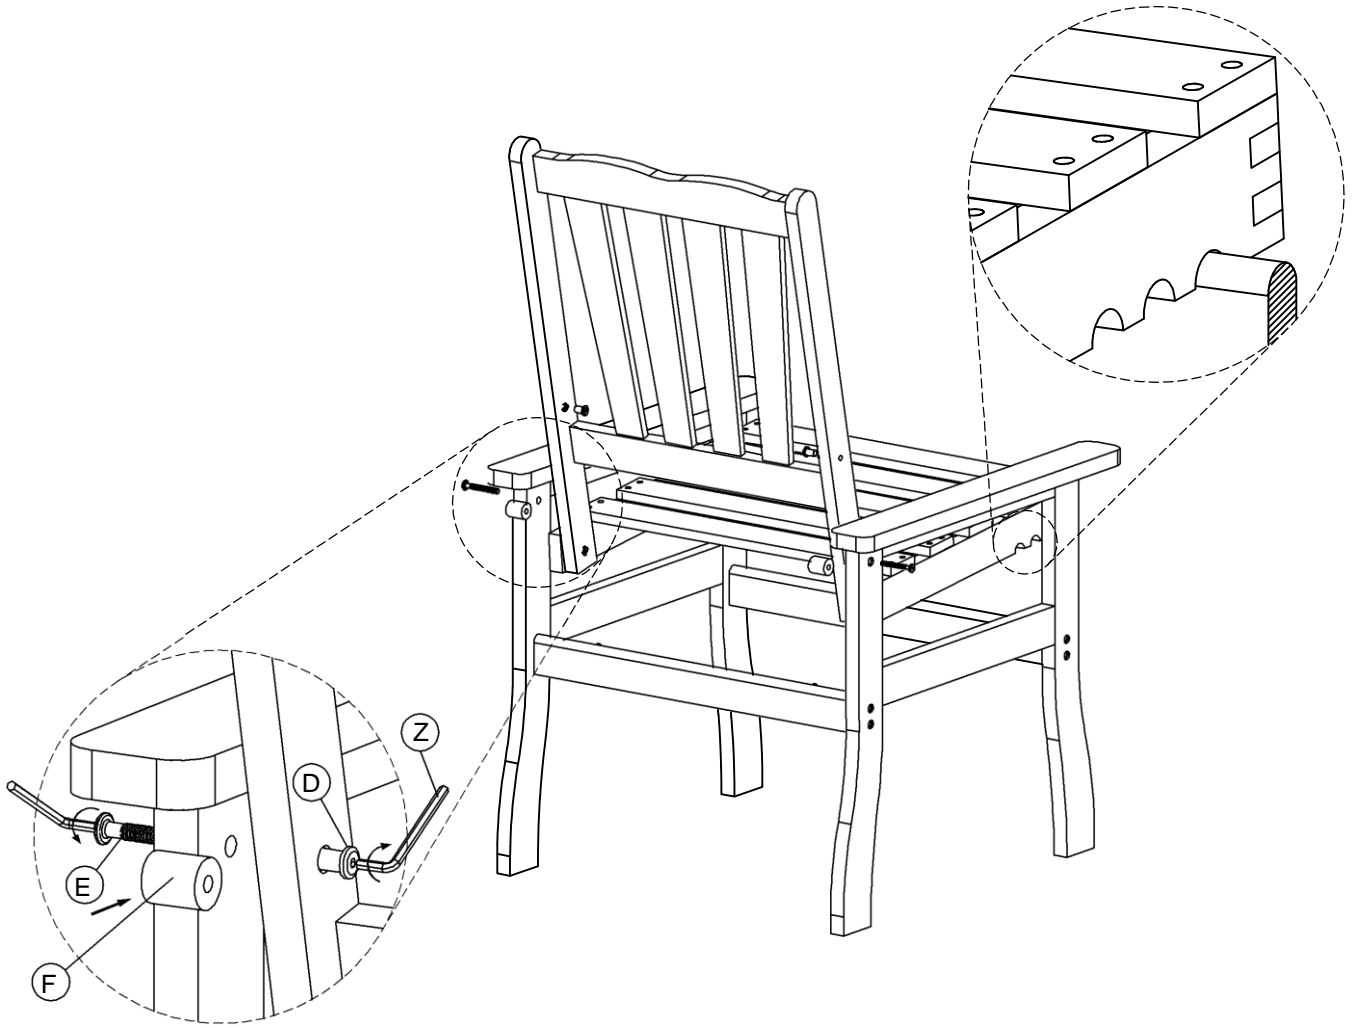

ASSEMBLY INSTRUCTION

- Description: Relax dönthető akácia Fotel

- Item #: IVNX5195

Page 01 of 02

Hardware List

- | | | |
|---|---|--------|
| A |  | 08 Pcs |
| B |  | 02 Pcs |
| C |  | 02 Pcs |
| D |  | 04 Pcs |
| E |  | 02 Pcs |
| F |  | 02 Pcs |
| Z |  | 02 Pcs |

1

Component List

2

3

4