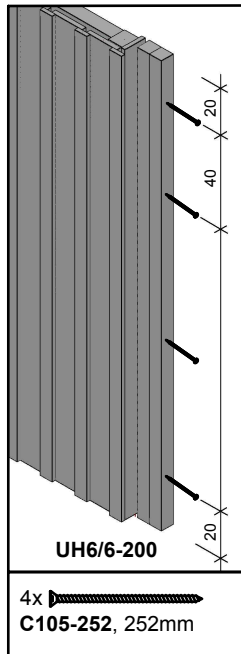

Garagentor

Porte de Garage / Garage door

233106-00 / -01 / -02 / -03 / -11 / -13

- 1x UH1,6/5,8-226
- 4x UH5,8/5,8-200
- 2x B320-200

- 12x B105-030, 30mm
- 16x B105-040, 40mm
- 30x B105-045, 45mm
- 24x B105-070, 70mm
- 8x B105-100, 100mm
- 8x C105-252, 252mm
- 6x B103-02, 100mm
- 6x B103-03, 55mm
- 12x B103-04
- 12x B105-05

- * - innen - inside
 - + 6x B105-030
 - # - innen - inside
 - + 6x B105-030
-