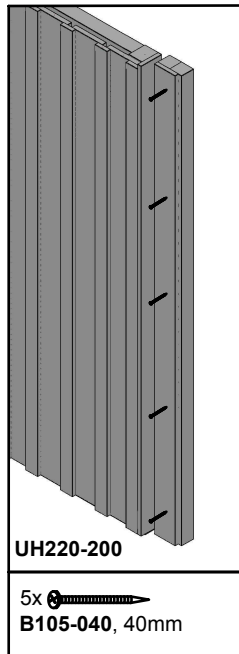

Garagentor

Porte de Garage / Garage door

233106-00 / -01 / -02 / -03 / -11 / -13

- 1x UH1,6/5,8-226
- 4x UH5,8/5,8-200
- 2x B320-200

- 12x B105-030, 30mm
- 16x B105-040, 40mm
- 30x B105-045, 45mm
- 24x B105-070, 70mm
- 8x B105-100, 100mm
- 8x C105-252, 252mm
- 6x B103-02, 100mm
- 6x B103-03, 55mm
- 12x B103-04
- 12x B105-05

- * - innen - inside
 - + 6x B105-030
 - # - innen - inside
 - + 6x B105-030
-