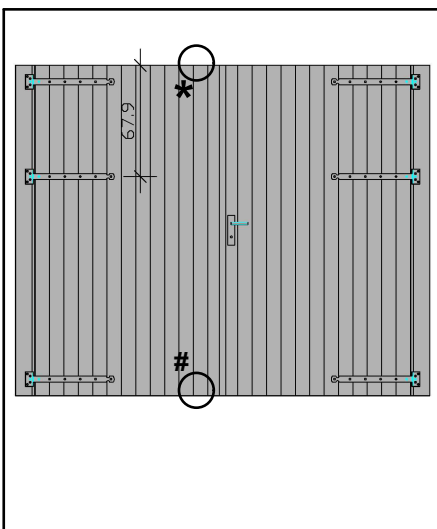

Garagentor

Porte de Garage / Garage door

233106-00 / -01 / -02 / -03 / -11 / -13

- 1x UH1,6/5,8-226
- 4x UH5,8/5,8-200
- 2x B320-200

- 12x B105-030, 30mm
- 16x B105-040, 40mm
- 30x B105-045, 45mm
- 24x B105-070, 70mm
- 8x B105-100, 100mm
- 8x C105-252, 252mm
- 6x B103-02, 100mm
- 6x B103-03, 55mm
- 12x B103-04
- 12x B105-05

- * - innen - inside
 - + 6x B105-030
 - # - innen - inside
 - + 6x B105-030
-