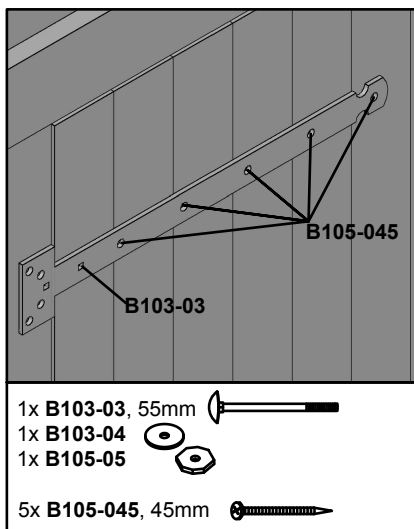

Garagentor

Porte de Garage / Garage door

233106-00 / -01 / -02 / -03 / -11 / -13

- 1x UH1,6/5,8-226
- 4x UH5,8/5,8-200
- 2x B320-200

- 12x B105-030, 30mm
- 16x B105-040, 40mm
- 30x B105-045, 45mm
- 24x B105-070, 70mm
- 8x B105-100, 100mm
- 8x C105-252, 252mm
- 6x B103-02, 100mm
- 6x B103-03, 55mm
- 12x B103-04
- 12x B105-05

- * - innen - inside
 - + 6x B105-030
 - # - innen - inside
 - + 6x B105-030
-