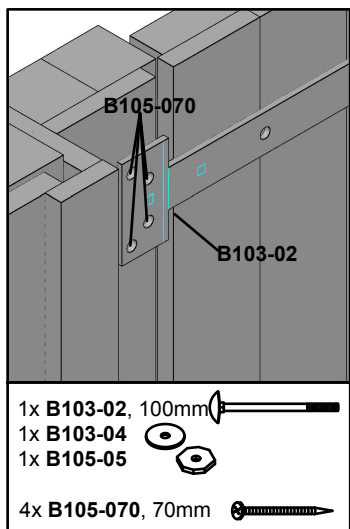

Garagentor

Porte de Garage / Garage door

233106-00 / -01 / -02 / -03 / -11 / -13

- 1x UH1,6/5,8-226
- 4x UH5,8/5,8-200
- 2x B320-200

- 12x B105-030, 30mm
- 16x B105-040, 40mm
- 30x B105-045, 45mm
- 24x B105-070, 70mm
- 8x B105-100, 100mm
- 8x C105-252, 252mm
- 6x B103-02, 100mm
- 6x B103-03, 55mm
- 12x B103-04
- 12x B105-05

- * - innen - inside
 - + 6x B105-030
 - # - innen - inside
 - + 6x B105-030
-